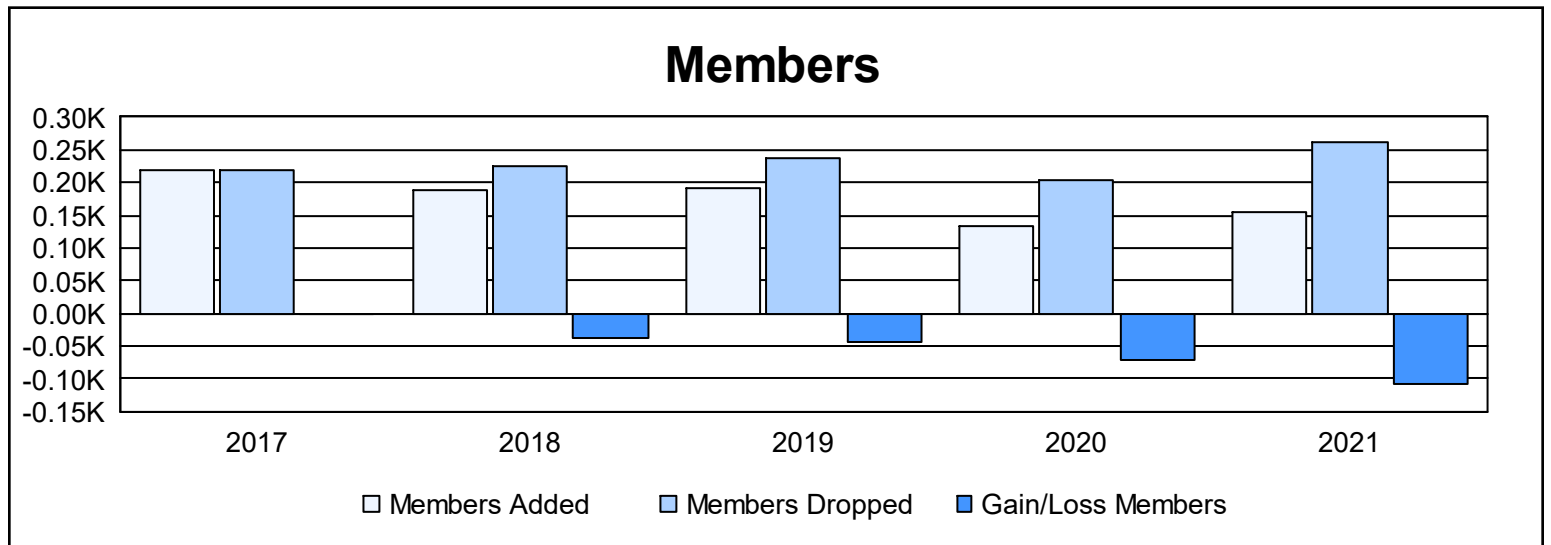

Year	New Clubs	Dropped Clubs	Gain/ Loss Clubs	New Members	Charter Members	Reinstate Members	Transfer Members	Total Member Added	Total Members Dropped	Gain/ Loss Members
2016-2017	1	1	0	172	22	10	15	219	220	-1
2017-2018	1	0	1	151	25	4	7	187	224	-37
2018-2019	1	1	0	151	29	7	5	192	236	-44
2019-2020	0	0	0	118	3	8	3	132	203	-71
2020-2021	1	0	1	109	38	4	4	155	263	-108
<b>Average</b>	<b>1</b>	<b>0</b>	<b>0</b>	<b>140</b>	<b>23</b>	<b>7</b>	<b>7</b>	<b>177</b>	<b>229</b>	<b>-52</b>

### Membership Composition June 2021 Cumulative