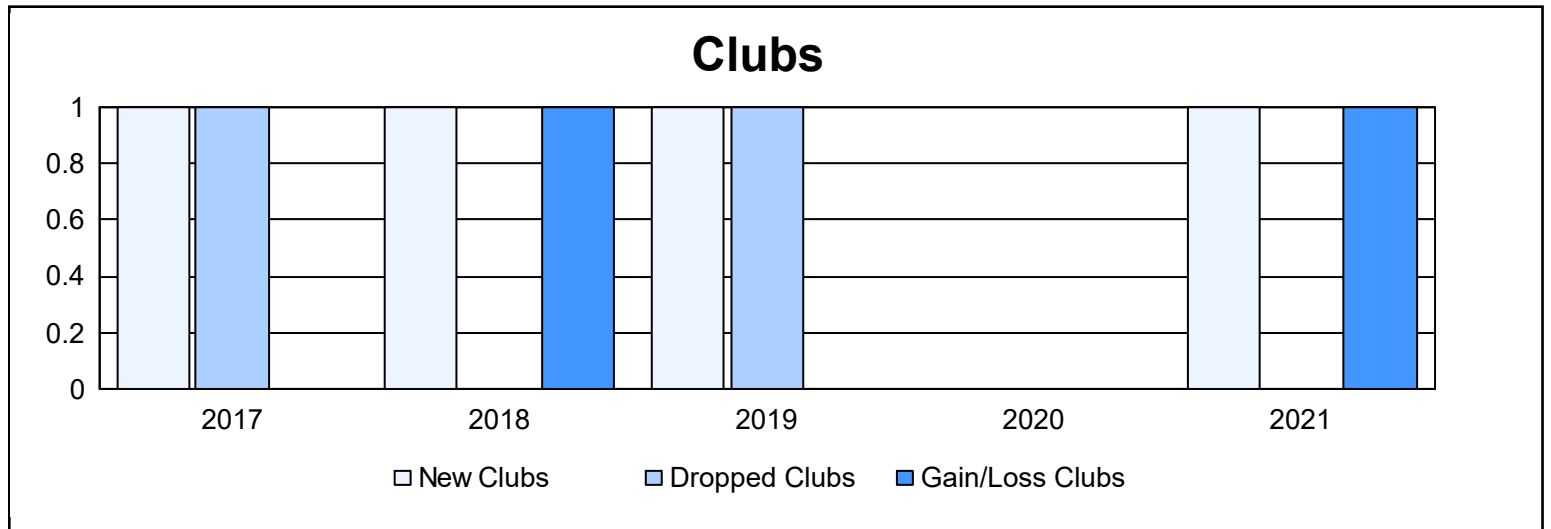

Year	New Clubs	Dropped Clubs	Gain/ Loss Clubs	New Members	Charter Members	Reinstate Members	Transfer Members	Total Member Added	Total Members Dropped	Gain/ Loss Members
2016-2017	1	1	0	172	22	10	15	219	220	-1
2017-2018	1	0	1	151	25	4	7	187	224	-37
2018-2019	1	1	0	151	29	7	5	192	236	-44
2019-2020	0	0	0	118	3	8	3	132	203	-71
2020-2021	1	0	1	109	38	4	4	155	263	-108
<b>Average</b>	<b>1</b>	<b>0</b>	<b>0</b>	<b>140</b>	<b>23</b>	<b>7</b>	<b>7</b>	<b>177</b>	<b>229</b>	<b>-52</b>

### Membership Composition June 2021 Cumulative