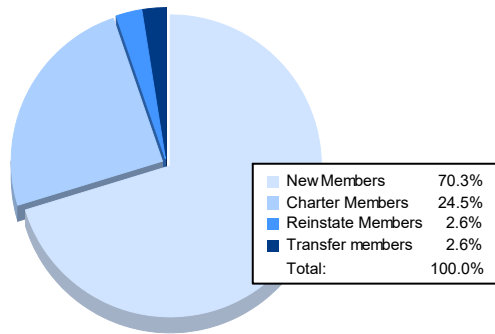

Year	New Clubs	Dropped Clubs	Gain/ Loss Clubs	New Members	Charter Members	Reinstate Members	Transfer Members	Total Member Added	Total Members Dropped	Gain/ Loss Members
2016-2017	1	1	0	172	22	10	15	219	220	-1
2017-2018	1	0	1	151	25	4	7	187	224	-37
2018-2019	1	1	0	151	29	7	5	192	236	-44
2019-2020	0	0	0	118	3	8	3	132	203	-71
2020-2021	1	0	1	109	38	4	4	155	263	-108
<b>Average</b>	<b>1</b>	<b>0</b>	<b>0</b>	<b>140</b>	<b>23</b>	<b>7</b>	<b>7</b>	<b>177</b>	<b>229</b>	<b>-52</b>

### Membership Composition June 2021 Cumulative